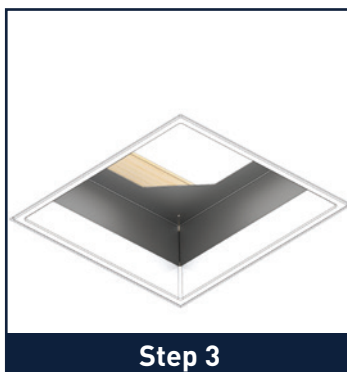

Step 3

With plasterboard