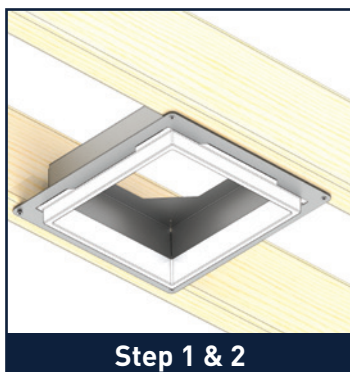

Make installation easy with the VYNCO ILLUSION GRILLE

- Fitting at first install, must be installed before plasterboard installation. No need to return between install and fit off.
- Fits securely to ceiling framing rather than over plasterboard.
- Tapered plastic spigot for easy installation of ducting.
- Plaster fascia surround ensures seamless finish of plaster sticking to plaster with no chance of cracking.
- Minimal impact on airflow performance.
- 268x268mm cut out template included.
- Wall or ceiling mounted.

CODE	STYLE	DUCT SIZE	OVERALL SIZE	CUT-OUT SIZE	WARRANTY
VIG2	Square	150mm Ø	330x330x123mm	268x268mm	5 years

VYNCO ILLUSION GRILLE

Fitting at first install, no need to return between install and fit off.