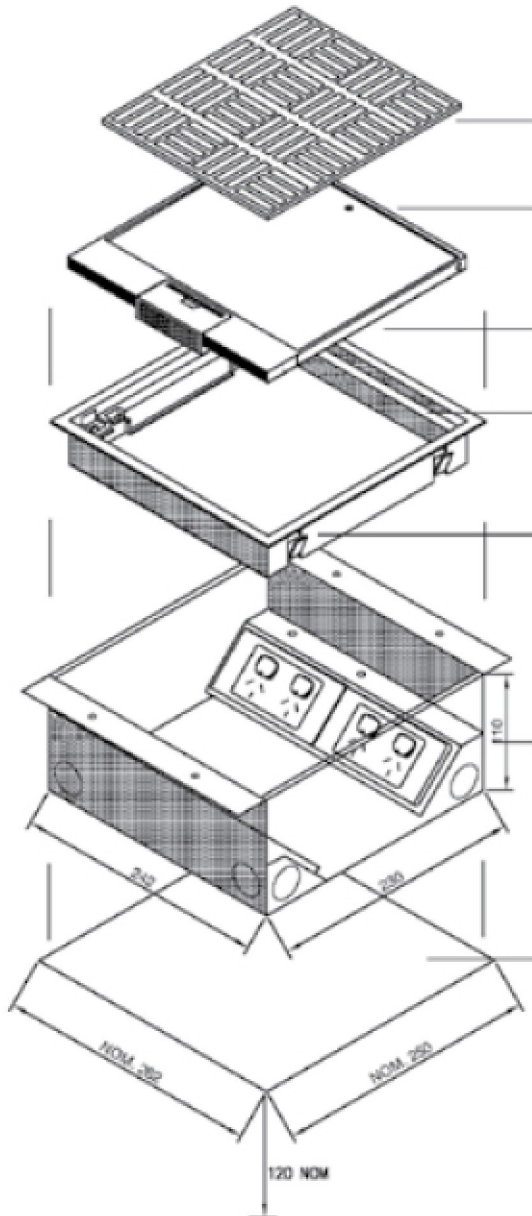

# FFOB-568S FLOOR BOX

**MOULDED POLYAMIDE LID**

**8 MM REBATE FOR FLOORING**

**COLOURS AVAILABLE: GREY, BLACK,  
BEIGE, BROWN**

**-LID SIZE: 248 x 248 mm**

**-BOX BODY SIZE: 242 x 230 x 110 mm**

**-RECESS SIZE: 262 x 250 x 110 mm**

## FF0B-568S ASSEMBLY

Moulded poliamide lid with steel insert plate  
(8 mm carpet rebate)

Cable flap with dust guards and recessed handle

Moulded plate assembly with 10 mm carpet protective  
side edges. Frame size 248 x 248 mm.

Fixing clamps security lid/frame to box body

Steel box body (295 x 260 x 110 mm deep)  
10 x 25 mm diameter conduit knockouts.

The box body can be cast directly into concrete or  
preformed recess (305 x 270 x 120 mm deep)

Recessed size: Nom. 310 x 310 x 120 mm deep