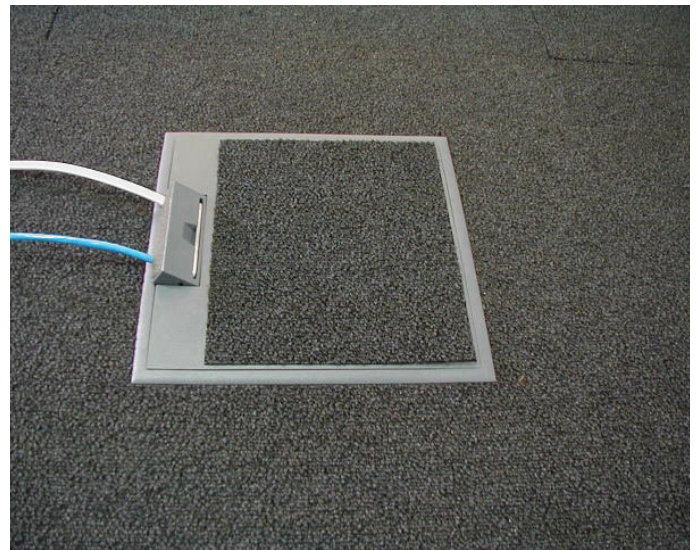

# FFOB-568S FLOOR BOX

**MOULDED POLYAMIDE LID**

**8 MM REBATE FOR FLOORING**

**COLOURS AVAILABLE: GREY, BLACK,  
BEIGE, BROWN**

**-LID SIZE: 248 x 248 mm**

**-BOX BODY SIZE: 242 x 230 x 110 mm**

**-RECESS SIZE: 262 x 250 x 110 mm**

## FF0B-568S ASSEMBLY

Moulded poliamide lid with steel insert plate  
(8 mm carpet rebate)

Cable flap with dust guards and recessed handle

Moulded plate assembly with 10 mm carpet protective  
side edges. Frame size 248 x 248 mm.

Fixing clamps security lid/frame to box body

Steel box body (295 x 260 x 110 mm deep)  
10 x 25 mm diameter conduit knockouts.

The box body can be cast directly into concrete or  
preformed recess (305 x 270 x 120 mm deep)

Recessed size: Nom. 310 x 310 x 120 mm deep