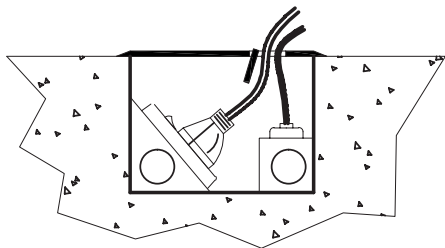

FFOB-147S FLOOR BOX

Compact and stylish solid brass look floorbox providing power to open plan areas. Two cord outlet ports fold into box to allow cables to exit when in use.

BRASS SURFACE LID

SOLID LID

BEVELLED EDGE:
Fits on top of flooring finish

-LID SIZE: 145 x 145 mm

-BOX BODY SIZE: 125 x 135 x 100 mm

-SUPPLIED WITH:

1 x Double Socket Outlet

1 x 3-Gang Architrave Plate

Data Modules Available on Request

FFOB-147S ASSEMBLY

All dimensions quoted are nominal only. Drawings, images and text are for illustrative purposes only and product details and dimensions are subject to change without notice.

This product is not suitable for use in wet areas, and is intended for use with fixed wiring only.