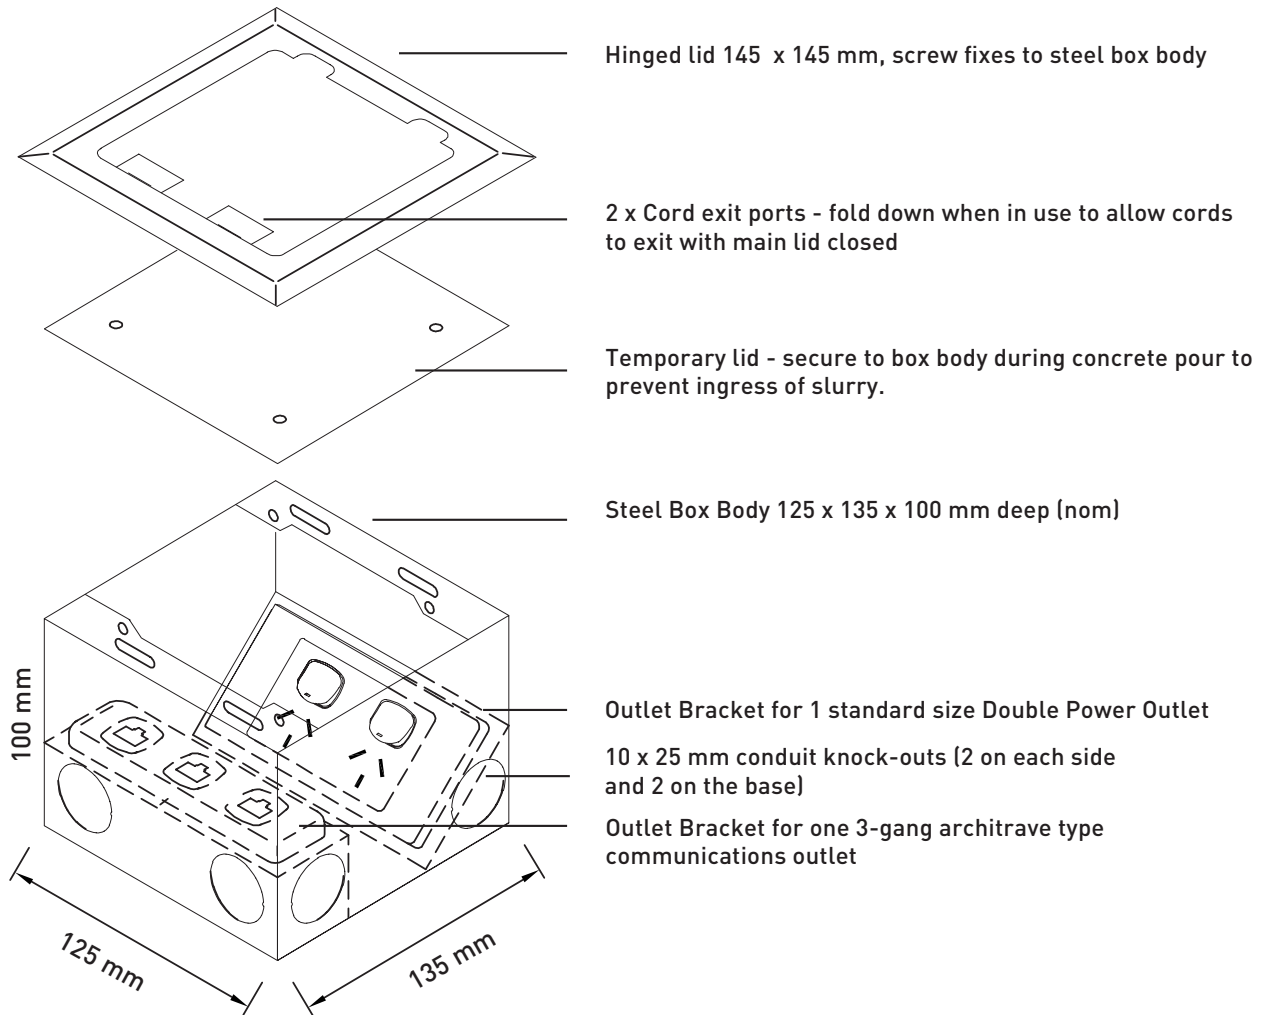

FFOB-147S FLOOR BOX

Compact and stylish solid brass look floorbox providing power to open plan areas. Two cord outlet ports fold into box to allow cables to exit when in use.

BRASS SURFACE LID

SOLID LID

BEVELLED EDGE:
Fits on top of flooring finish

-LID SIZE: 145 x 145 mm

-BOX BODY SIZE: 125 x 135 x 100 mm

-SUPPLIED WITH:

1 x Double Socket Outlet

1 x 3-Gang Architrave Plate

Data Modules Available on Request

FFOB-147S ASSEMBLY

All dimensions quoted are nominal only. Drawings, images and text are for illustrative purposes only and product details and dimensions are subject to change without notice.