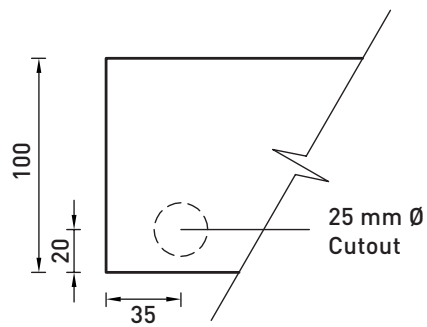

-LID SIZE: 145 x 145 mm

-BOX BODY SIZE: 125 x 135 x 100 mm

-SUPPLIED WITH:

1 x Double Socket Outlet

1 x 3-Gang Architrave Plate

Data Modules Available on Request

FFOB-147S ASSEMBLY

All dimensions quoted are nominal only. Drawings, images and text are for illustrative purposes only and product details and dimensions are subject to change without notice.