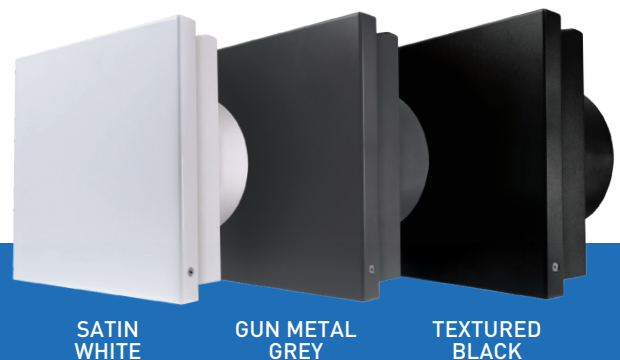

ALL SIZES AVAILABLE IN 3 STANDARD COLOURS + CUSTOM POWDER COATED

VYNCO.CO.NZ

Christchurch Office
388-396 Tuam Street
Phillipstown, Christchurch 8011

PO Box 9022
Tower Junction, Christchurch 8149
P (+64) 3 379 9283
E sales@vynco.co.nz

Auckland Office
9 Levene Place
Mt Wellington, Auckland 1061

PO Box 12 249
Penrose, Auckland 1642
P (+64) 9 525 6051
E sales@vynco.co.nz