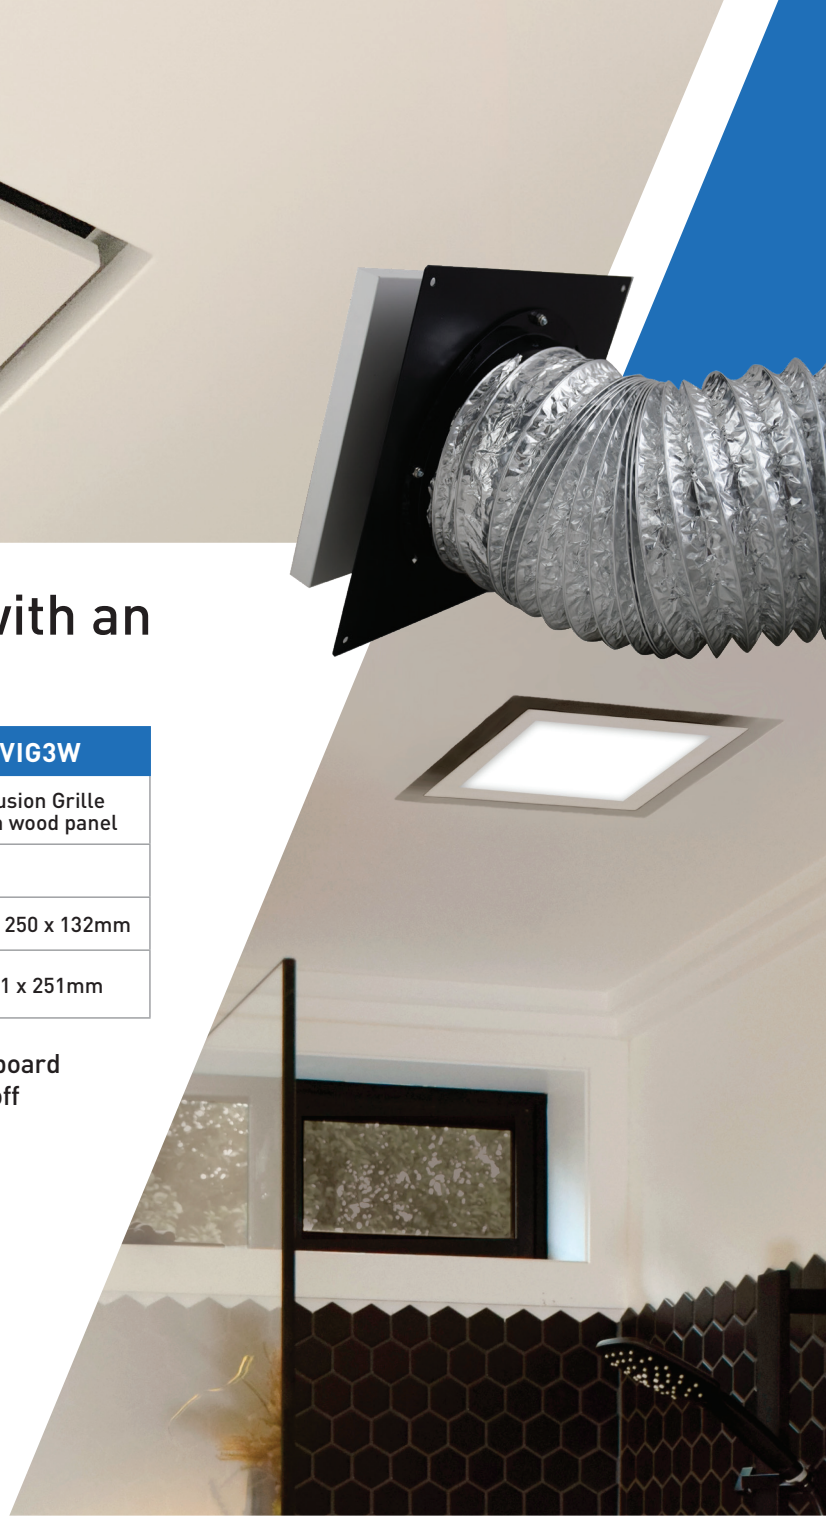

### VIG3L

ILLUSION GRILLE  
WITH LIGHT

- Ø150mm duct
- Paintable fascia
- New Aluminium frame
- Dimmable
- Tri-colour

### VIG3W

ILLUSION GRILLE  
WITH WOOD PANEL

- Ø150mm duct
- Customizable wooden fascia
- New Aluminium frame
- Wall or ceiling mounting

VYNCO.CO.NZ

Fits into ceilings or walls with an invisible flush appearance.

CODE	VIG3	VIG3L	VIG3W
Description	Illusion Grille	Illusion Grille with Light	Illusion Grille with wood panel
Duct Size (Ø)	150mm		
Overall Size	330 x 330 x 123mm		250 x 250 x 132mm
Cut Out Size	268 x 268mm		251 x 251mm

- Fitting at first install, must be installed before plasterboard installation. No need to return between install and fit off
- Fits securely to ceiling framing rather than over plasterboard
- Tapered plastic spigot for easy installation of ducting
- Invisible flush appearance when installed
- Minimal impact on airflow performance
- Plaster fascia surround ensures seamless finish of plaster sticking to plaster with no chance of cracking
- Wall or ceiling mounted (For VIG3 and VIG3W)