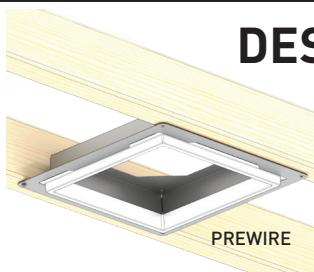

DESIGNED FOR EASY INSTALLATION

VYNCO

VYNCO.CO.NZ

Christchurch Office
388-396 Tuam Street
Phillipstown, Christchurch 8011

PO Box 9022
Tower Junction, Christchurch 8149
P (+64) 3 379 9283
E sales@vynco.co.nz

Auckland Office
9 Levene Place
Mt Wellington, Auckland 1061

PO Box 12 249
Penrose, Auckland 1642
P (+64) 9 525 6051
E sales@vynco.co.nz