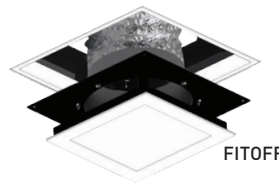

DESIGNED FOR EASY INSTALLATION

VYNCO

VYNCO.CO.NZ

Christchurch Office
388-396 Tuam Street
Phillipstown, Christchurch 8011

PO Box 9022
Tower Junction, Christchurch 8149
P (+64) 3 379 9283
E sales@vynco.co.nz

Auckland Office
9 Levene Place
Mt Wellington, Auckland 1061

PO Box 12 249
Penrose, Auckland 1642
P (+64) 9 525 6051
E sales@vynco.co.nz