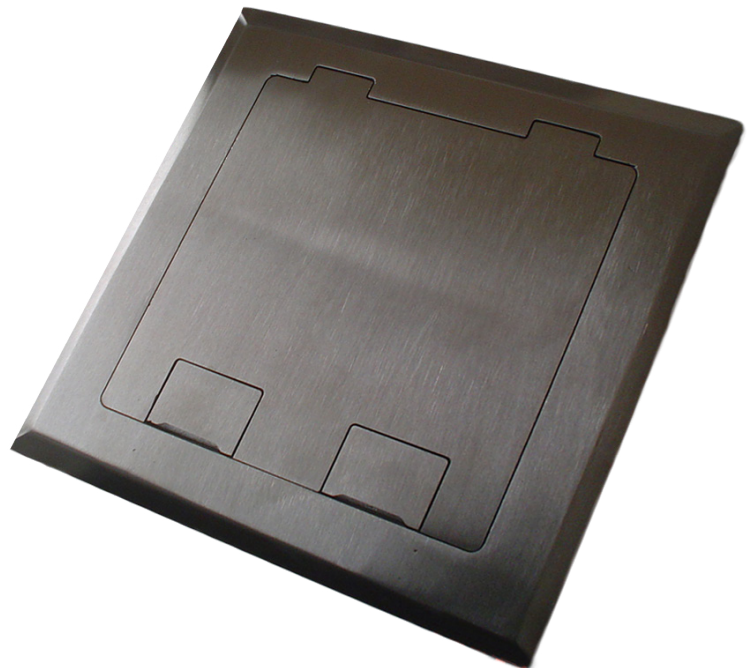

FFOB-148S FLOOR BOX

Compact and stylish solid stainless floorbox providing power to open plan areas. Two cord outlet ports fold into box to allow cables to exit when in use.

STAINLESS – SURFACE LID

SOLID LID

BEVELLED EDGE:
Fits on top of flooring finish

-LID SIZE: 145 x 145 mm

-BOX BODY SIZE: 125 x 135 x 100 mm

-SUPPLIED WITH:

1 x Double Socket Outlet

1 x 3-Gang Architrave Plate

Data Modules Available on Request