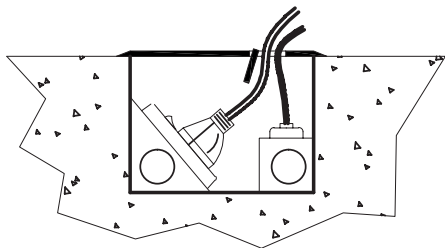

FFOB-148S FLOOR BOX

Compact and stylish solid stainless floorbox providing power to open plan areas. Two cord outlet ports fold into box to allow cables to exit when in use.

STAINLESS – SURFACE LID

SOLID LID

BEVELLED EDGE:
Fits on top of flooring finish

-LID SIZE: 145 x 145 mm

-BOX BODY SIZE: 125 x 135 x 100 mm

-SUPPLIED WITH:

1 x Double Socket Outlet

1 x 3-Gang Architrave Plate

Data Modules Available on Request

FFOB-148S ASSEMBLY

All dimensions quoted are nominal only. Drawings, images and text are for illustrative purposes only and product details and dimensions are subject to change without notice.

This product is not suitable for use in wet areas, and is intended for use with fixed wiring only.