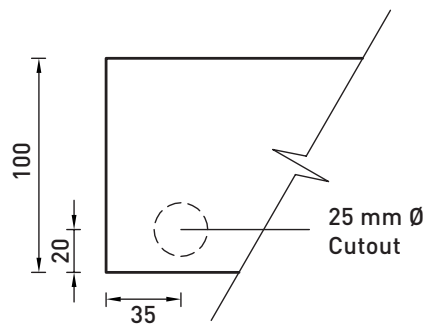

FFOB-148S ASSEMBLY

All dimensions quoted are nominal only. Drawings, images and text are for illustrative purposes only and product details and dimensions are subject to change without notice.

This product is not suitable for use in wet areas, and is intended for use with fixed wiring only.