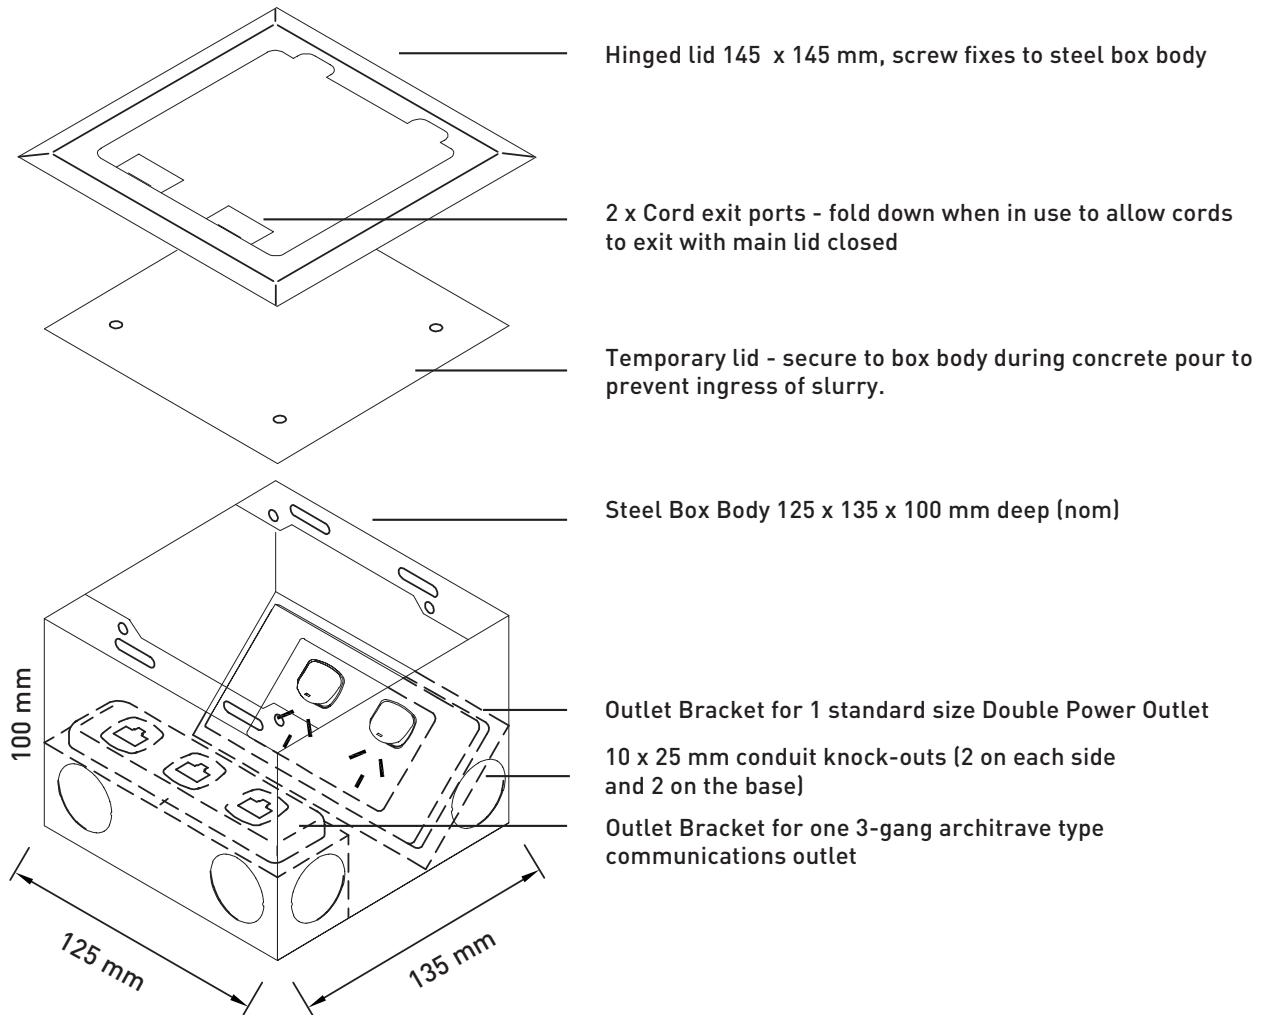

FFOB-148S FLOOR BOX

Compact and stylish solid stainless floorbox providing power to open plan areas. Two cord outlet ports fold into box to allow cables to exit when in use.

STAINLESS – SURFACE LID

SOLID LID

BEVELLED EDGE:
Fits on top of flooring finish

-LID SIZE: 145 x 145 mm

-BOX BODY SIZE: 125 x 135 x 100 mm

-SUPPLIED WITH:

1 x Double Socket Outlet

1 x 3-Gang Architrave Plate

Data Modules Available on Request

FFOB-148S ASSEMBLY

All dimensions quoted are nominal only. Drawings, images and text are for illustrative purposes only and product details and dimensions are subject to change without notice.

This product is not suitable for use in wet areas, and is intended for use with fixed wiring only.