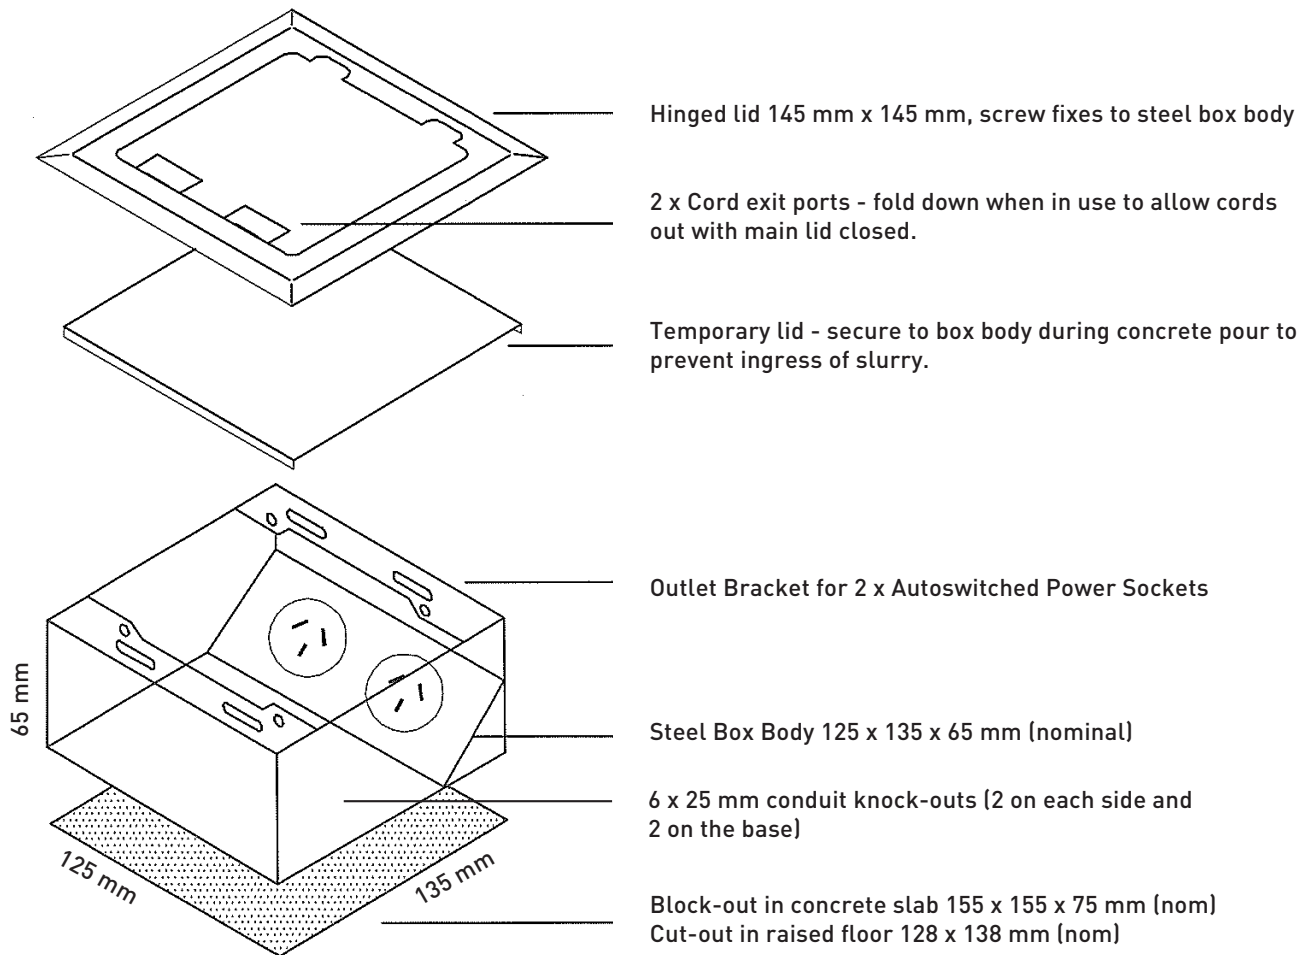

FFOB-143 FLOOR BOX

Compact and stylish solid stainless floorbox providing power to open plan areas. Two cord outlet ports fold into box to allow cables to exit when in use.

STAINLESS SURFACE LID

SOLID LID / SHALLOW BOX

BEVELLED EDGE:
Fits on top of flooring

-LID SIZE: 145 x 145 mm

-BOX BODY SIZE: 125 x 135 x 65 mm

-SUPPLIED WITH:
2 x Single 10A Auto Switched Sockets

FF0B-143 ASSEMBLY

All dimensions quoted are nominal only. Drawings, images and text are for illustrative purposes only and product details and dimensions are subject to change without notice.

This product is not suitable for use in wet areas, and is intended for use with fixed wiring only.