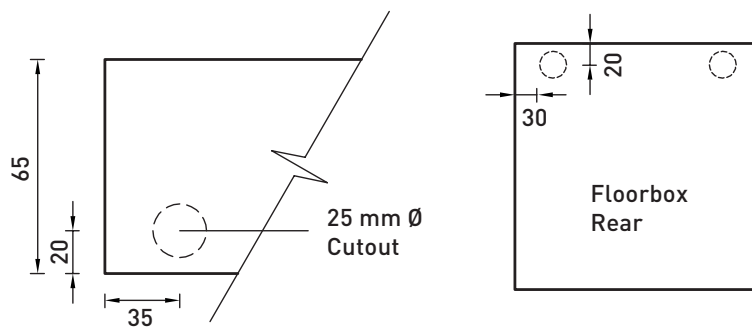

BEVELLED EDGE:
Fits on top of flooring

-LID SIZE: 145 x 145 mm

-BOX BODY SIZE: 125 x 135 x 65 mm

-SUPPLIED WITH:
2 x Single 10A Auto Switched Sockets

FF0B-143 ASSEMBLY

All dimensions quoted are nominal only. Drawings, images and text are for illustrative purposes only and product details and dimensions are subject to change without notice.