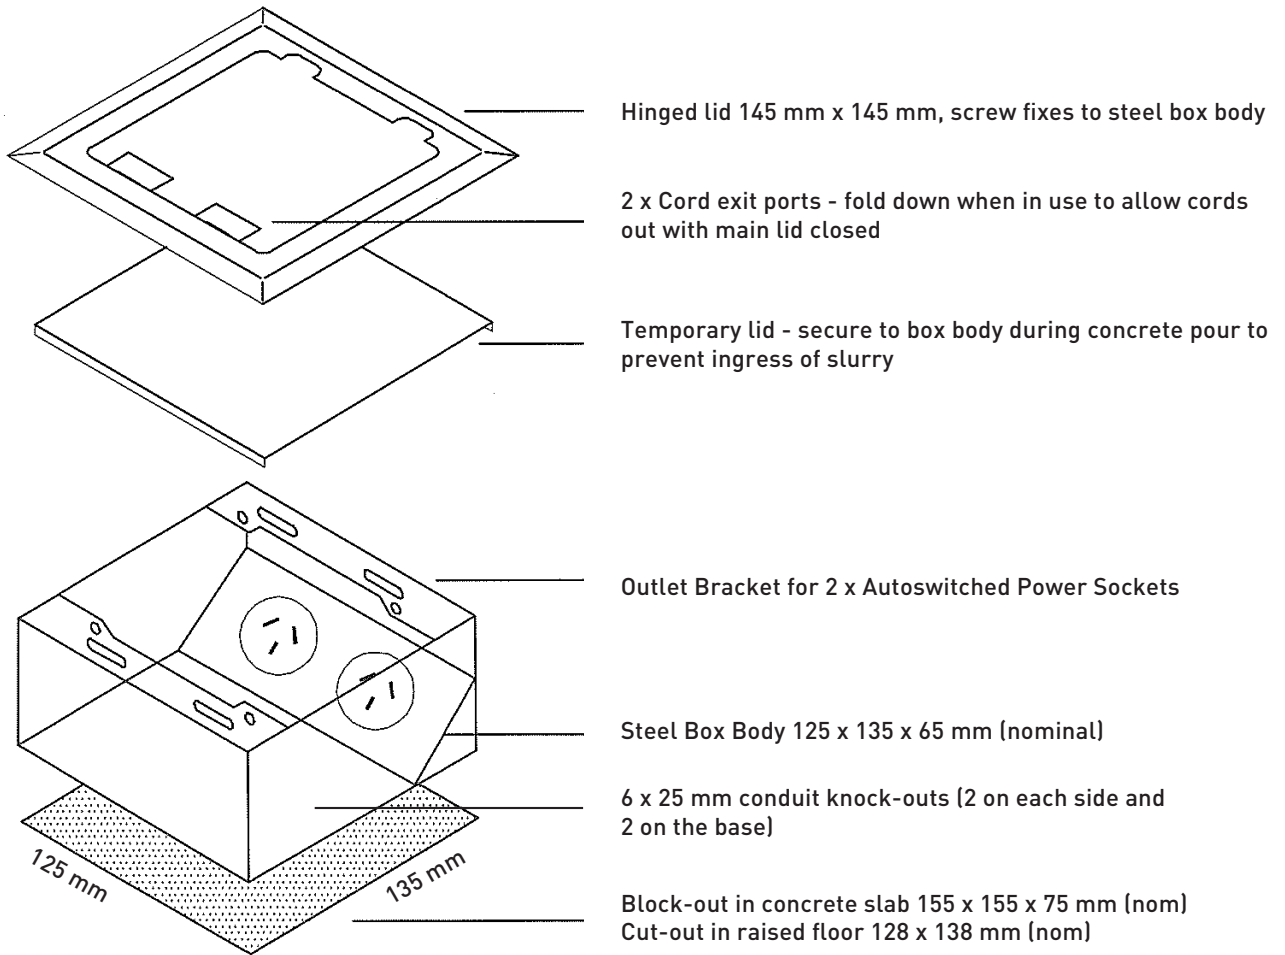

FFOB-142 FLOOR BOX

Compact and stylish solid brass look floorbox. Providing power to open plan areas. Two cord outlet ports fold into box to allow cables to exit when in use.

BRASS SURFACE LID

SOLID LID / SHALLOW BOX

BEVELLED EDGE:
Fits on top of flooring finish

-LID SIZE: 145 x 145 mm

-BOX BODY SIZE: 125 x 135 x 65 mm

-SUPPLIED WITH:
2 x Single 10A Auto Switched Sockets

FFOB-142 ASSEMBLY

All dimensions quoted are nominal only. Drawings, images and text are for illustrative purposes only and product details and dimensions are subject to change without notice.
This product is not suitable for use in wet areas, and is intended for use with fixed wiring only.