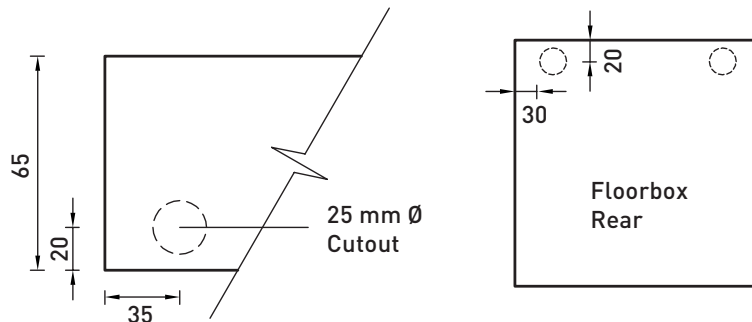

BEVELLED EDGE:
Fits on top of flooring finish

-LID SIZE: 145 x 145 mm

-BOX BODY SIZE: 125 x 135 x 65 mm

-SUPPLIED WITH:
2 x Single 10A Auto Switched Sockets

FFOB-142 ASSEMBLY

All dimensions quoted are nominal only. Drawings, images and text are for illustrative purposes only and product details and dimensions are subject to change without notice.
This product is not suitable for use in wet areas, and is intended for use with fixed wiring only.